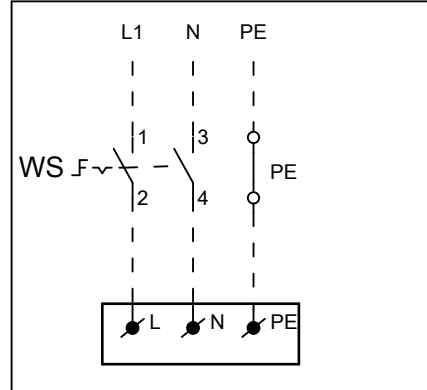

Connection with isolator switch

- DPF - Filter pressure switch
- F1,F2,F3 - Fuse
- GV1/GV2 - Gasvalve
- H1,H2,H3 - Alarm light
- IS - Ionization bar
- K1, K2 - Auxillary relay
- LD2 - Pressure switch
- MK1 - Pilot gas valve
- RGV - Fluefan
- RT - Room thermostat
- S1 - Selector switch
- S2,S3 - Reset button
- STB - Safety thermostat
- STW1/STW2 - Maximum thermostat
- T.MIN - Minimal thermostat
- TR - Transformer
- TR1 - Time relay
- WS - Isolator switch