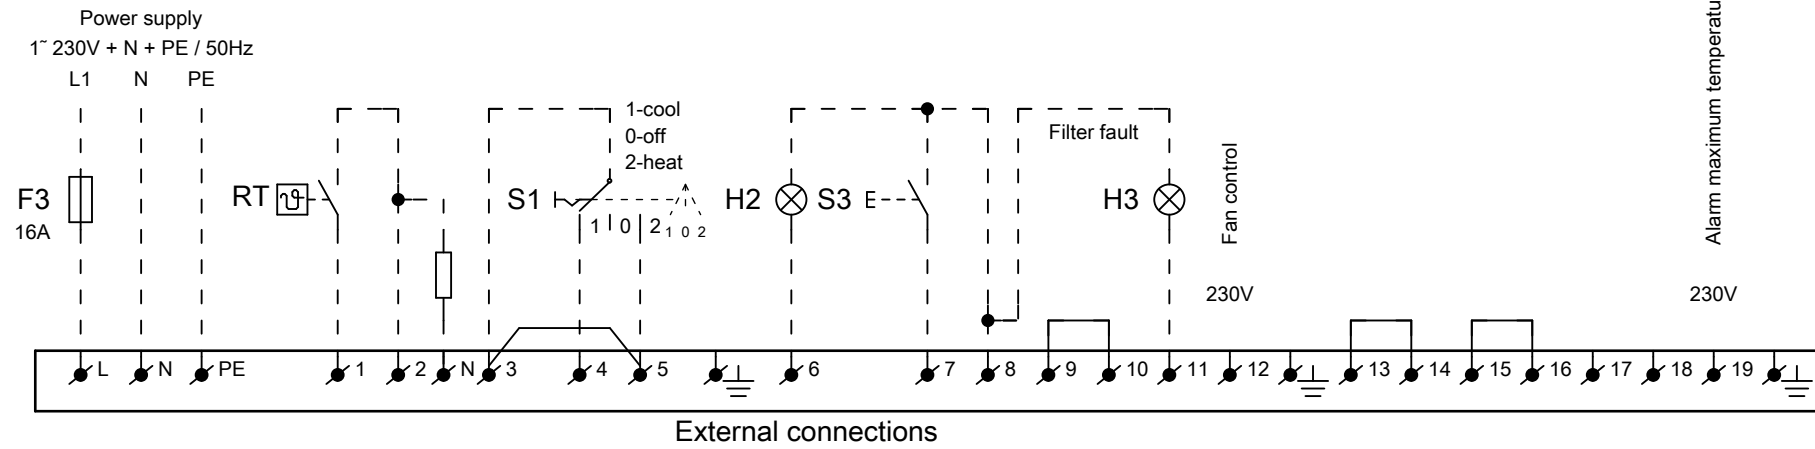

Connection with isolator switch

- DPF - Filter pressure switch
- F1,F2,F3 - Fuse
- GV1/GV2 - Gasvalve
- H1,H2,H3 - Alarm light
- IS - Ionization bar
- K1, K2 - Auxillary relay
- LD2 - Pressure switch
- MK1 - Pilot gas valve
- RGV - Fluefan
- RT - Room thermostat
- S1 - Selector switch
- S2,S3 - Reset button
- STB - Safety thermostat
- STW1/STW2 - Maximum thermostat
- T.MIN - Minimal thermostat
- TR - Transformer
- TR1 - Time relay
- WS - Isolator switch