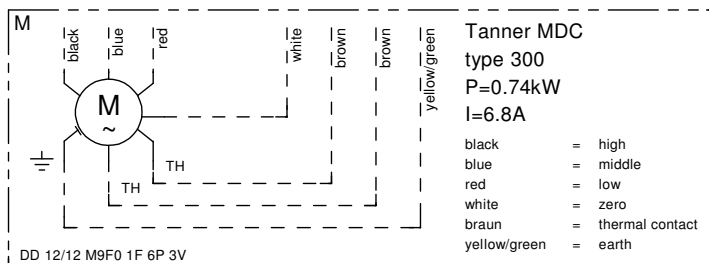

30 03 500, Motor control panel Tanner MDC 100/200/300, 230V

WS - 06 31 162 Isolator switch