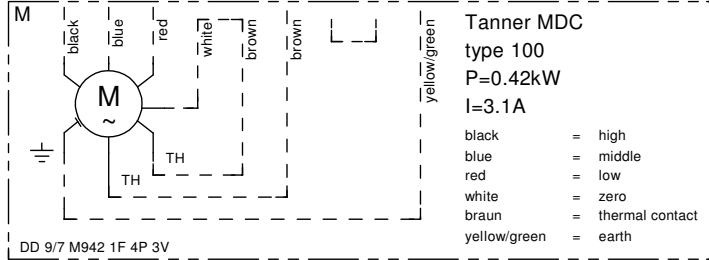

30 03 500, Motor control panel Tanner MDC 100/200/300, 230V

WS - 06 31 162 Isolator switch