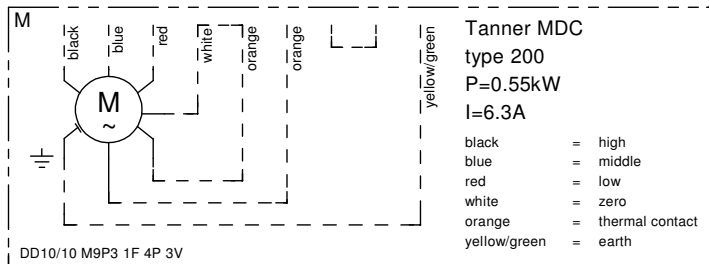

30 03 500, Motor control panel Tanner MDC 100/200/300, 230V

WS - 06 31 162 Isolator switch