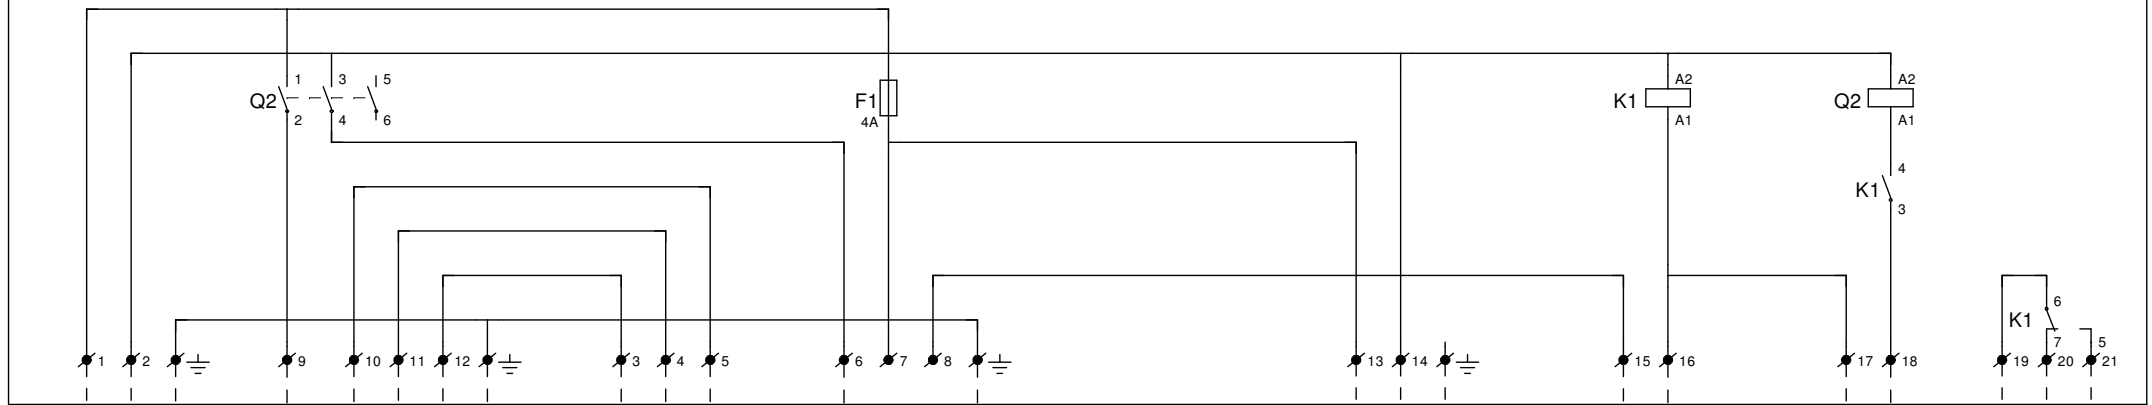

30 03 500, Motor control panel Tanner MDC 100/200/300, 230V

WS - 06 31 162 Isolator switch