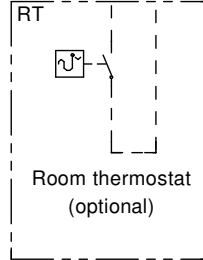

30 03 500, Motor control panel Tanner MDC 100/200/300, 230V

WS - 06 31 162 Isolator switch