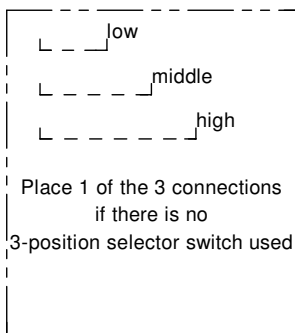

30 03 500, Motor control panel Tanner MDC 100/200/300, 230V

WS - 06 31 162 Isolator switch