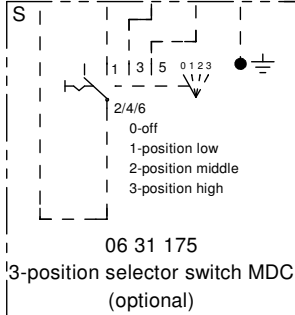

30 03 500, Motor control panel Tanner MDC 100/200/300, 230V

WS - 06 31 162 Isolator switch