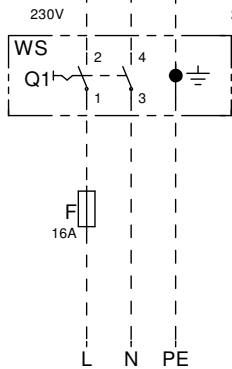

30 03 500, Motor control panel Tanner MDC 100/200/300, 230V

WS - 06 31 162 Isolator switch